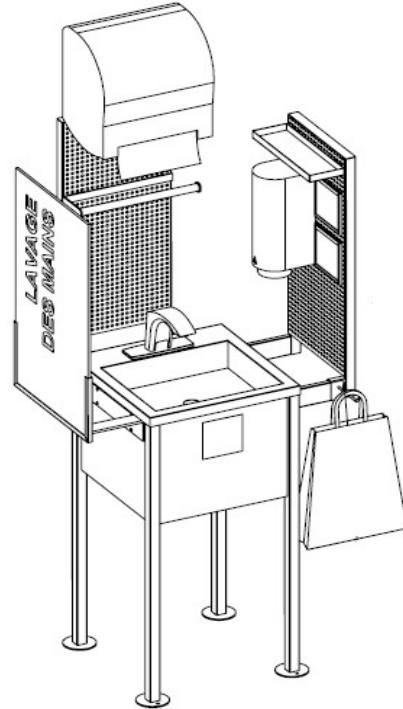

PORTABLE SANITARY STATION PSS-101

for RUNNING WATER - MODEL : "Touchless" THE KING

PRICE LIST :

Qty :	CAD $
1 to 4	1,120.00
5 to 19	1,065.00
20 to 49	1,010.00
50 to 99	975.00
100 +	960.00

Note : taxes & transport not included

MANUFACTURER OF METAL PRODUCTS
IN BUSINESS SINCE 1994
LOCATED IN THE INDUSTRIAL PARK IN VILLE-ST-LAURENT, QUEBEC

made in Quebec
to wash our hands