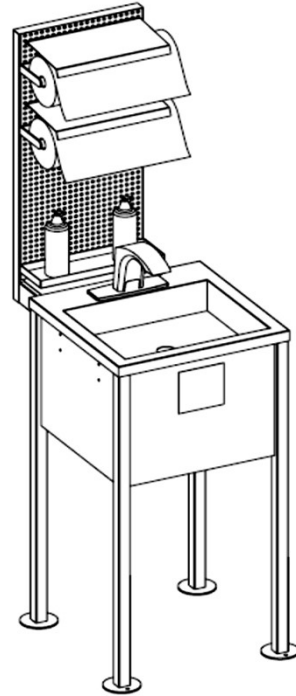

PORTABLE SANITARY STATION PSS-100

for RUNNING WATER - REGULAR MODEL

PRICE LIST :

Qty :	CAD \$
1 to 4	690.00
5 to 19	655.00
20 to 49	621.00
50 to 99	600.00
100 +	590.00

Note : taxes & transport not included